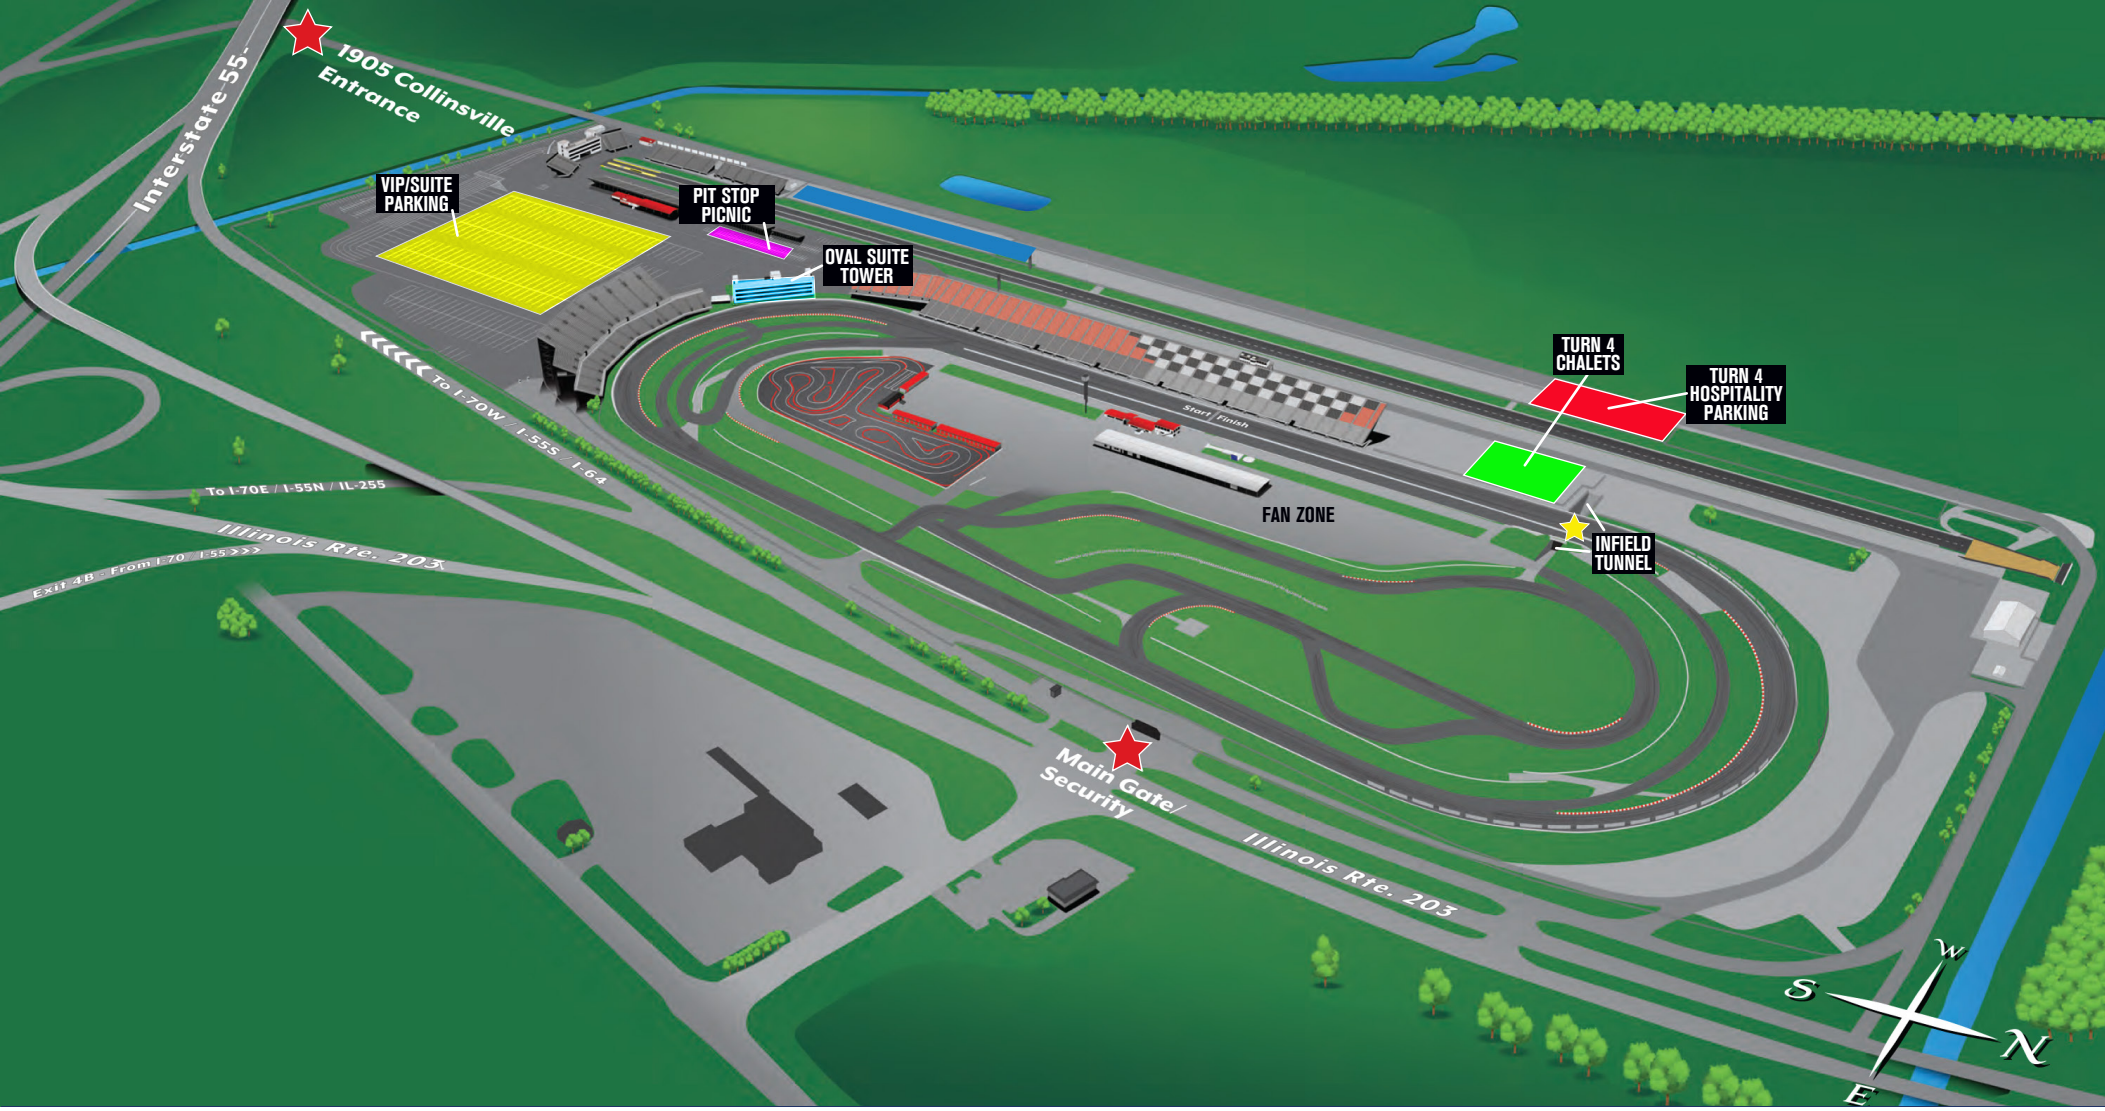

***\$500 CATERING MINIMUM PER DAY REQUIRED**

WWTRACEWAY.COM | @WWTRACEWAY     

700 Raceway Boulevard | St. Louis/Madison, IL 62060

TURN 4 CHALET

- Private suite setting
- Private entrance
- Private restrooms
- Rooftop decks
- Six (6) vehicle passes
- Theater style seating
- TV viewing
- Suite attendants
- Food & beverage credit*
*5,000 per event

700 Raceway Boulevard | St. Louis/Madison, IL 62060

PIT STOP PICNIC

INCLUSIONS

- Private Entrance
- Gateway Garage: Infield Fan Zone Access
- Pre-race lunch buffet w/ beer, soda, & water (11 am - 1 pm)
- Lower Wallace Grandstand Ticket
- Private Restrooms
- Pre-race tent open from 10 am- 2 pm
- 1 general parking*

*For every two tickets purchased

PRICING

SUNDAY ONLY **\$400** PER PERSON

*LIMITED AVAILABILITY
ALREADY HAVE A TICKET?
UPGRADE FOR \$350 A PERSON

WWTRACEWAY.COM | [@WWTRACEWAY](https://www.instagram.com/wwtraceway) [f](https://www.facebook.com/wwtraceway) [t](https://www.twitter.com/wwtraceway) [y](https://www.youtube.com/wwtraceway) [in](https://www.linkedin.com/company/wwtraceway)

700 Raceway Boulevard | St. Louis/Madison, IL 62060

LEGEND

- ★ MAIN GATE ENTRANCE
- OVAL SUITE TOWER
- TURN 4 CHALETS
- ★ 1905 COLLINSVILLE ENTRANCE
- PIT STOP PICNIC
- TURN 4 HOSPITALITY PARKING
- VIP / SUITE PARKING
- ★ INFIELD TUNNEL