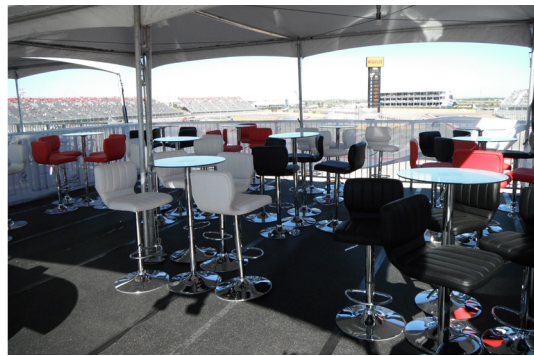

TURN 4 CHALET

- Private suite setting
- Private entrance
- Private restrooms
- Rooftop decks
- Six (6) vehicle passes
- Theater style seating
- TV viewing
- Suite attendants
- Food & beverage credit*
  *5,000 per event

PRICING

ANNUAL (NASCAR+INDY) $102,000

NASCAR CUP ONLY $62,000

INDYCAR ONLY $40,000

*LIMITED AVAILABILITY
*ACCOMMODATES 24 PEOPLE

WWTRACEWAY.COM | [@WWTRACEWAY](https://www.instagram.com/WWTRACEWAY)

700 Raceway Boulevard | St. Louis/Madison, IL 62060