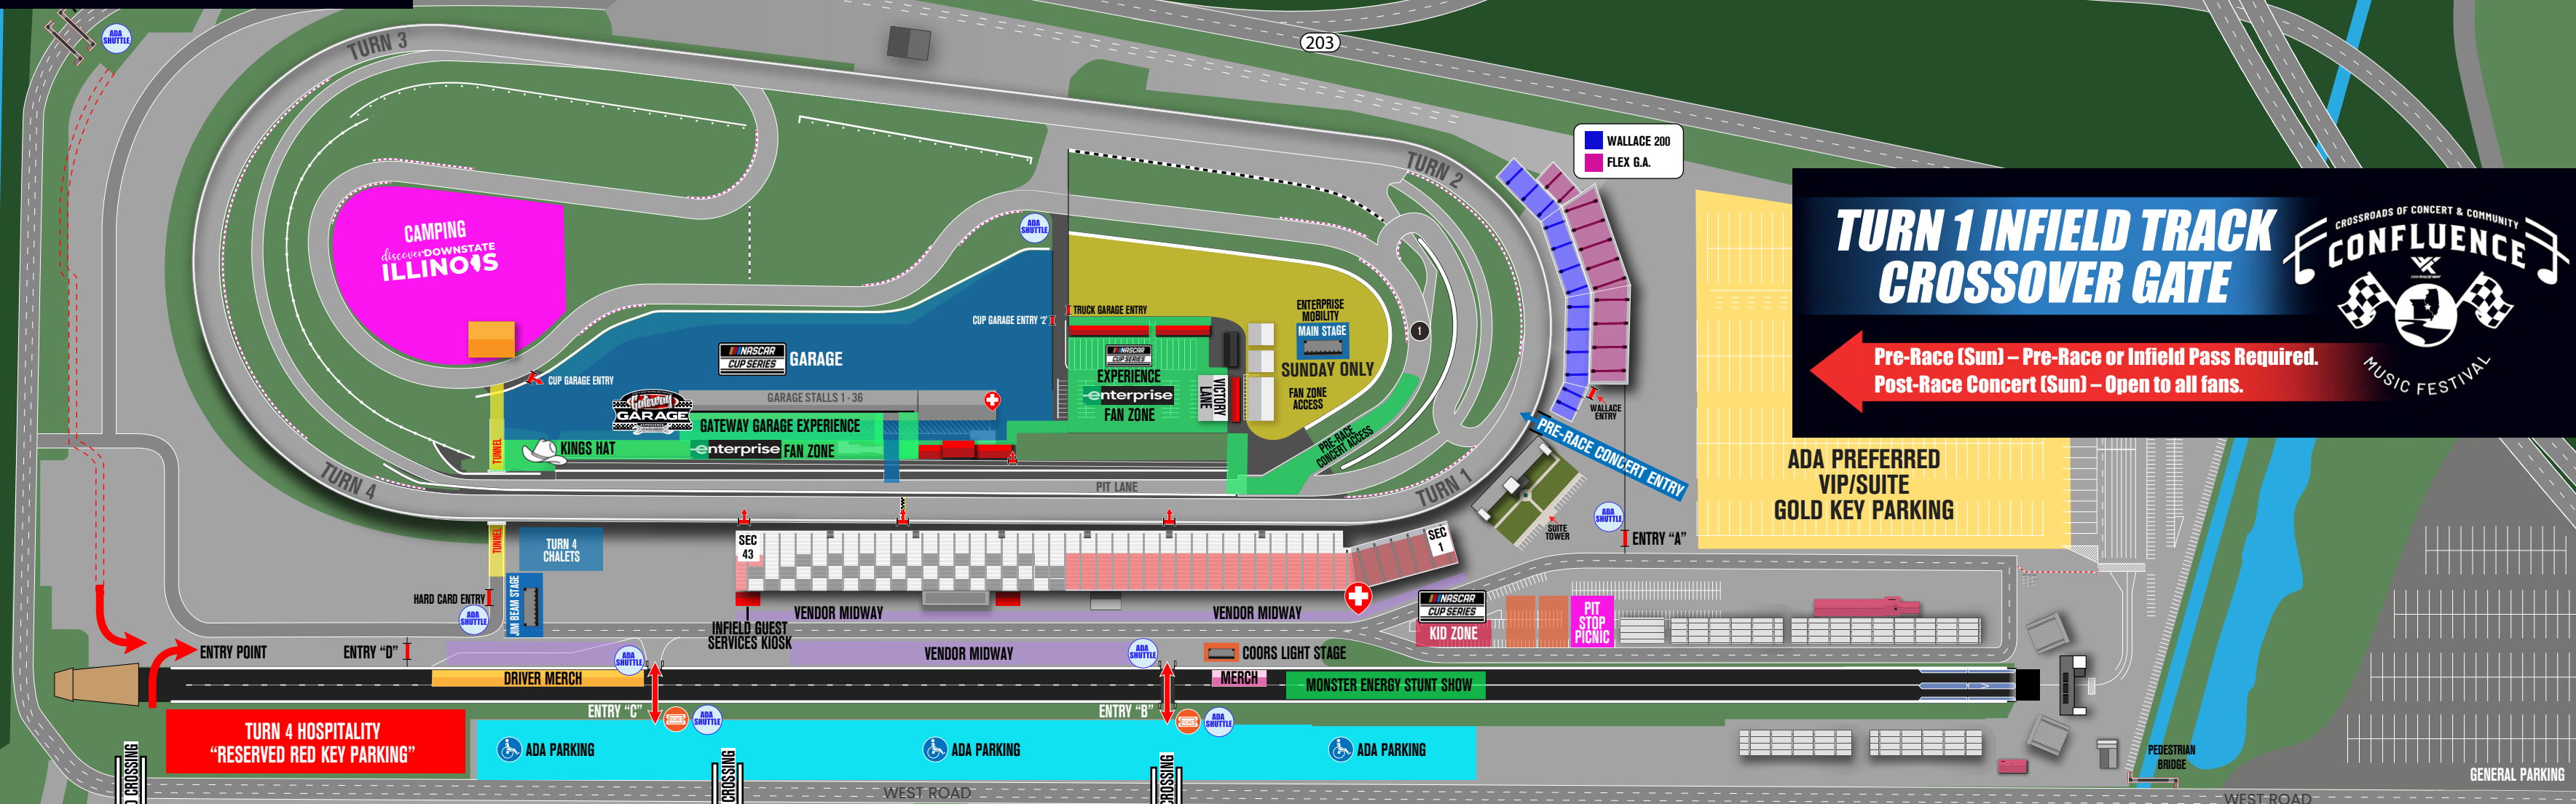

TRAM

GENERAL PARKING  
(Walk to Speedway)

ADA PREFERRED  
VIP/SUITE  
GOLD KEY PARKING

TURN 4 HOSPITALITY  
"RESERVED RED KEY PARKING"

ORANGE PREFERRED PARKING  
WEST TRAM ROUTE

ORANGE PREFERRED PARKING

GEICO  
HORSE POWER HOLLOW  
RESERVED CAMPING

RESERVED TAILGATE PARKING

TAILGATE ZONE

discover DOWNSTATE ILLINOIS ROUTE 66 ENTRY GATE

1905 Collinsville Road

SATURDAY, JUNE 1, 2024

PRESENTED BY

World Wide Technology RACEWAY

Edward Jones

TRAM

GENERAL PARKING  
(Walk to Speedway)

**TURN 1 INFIELD TRACK CROSSOVER GATE**  
Pre-Race (Sun) – Pre-Race or Infield Pass Required.  
Post-Race Concert (Sun) – Open to all fans.

CROSSROADS OF CONCERT & COMMUNITY  
**CONFLUENCE**  
MUSIC FESTIVAL

RESERVED TAILGATE PARKING  
TAILGATE ZONE

discover **DOWNSTATE ILLINOIS** ROUTE 66 ENTRY GATE  
1905 Collinsville Road

**SUNDAY, JUNE 2, 2024**

World Wide Technology **RACEWAY**

PRESENTED BY

Edward Jones