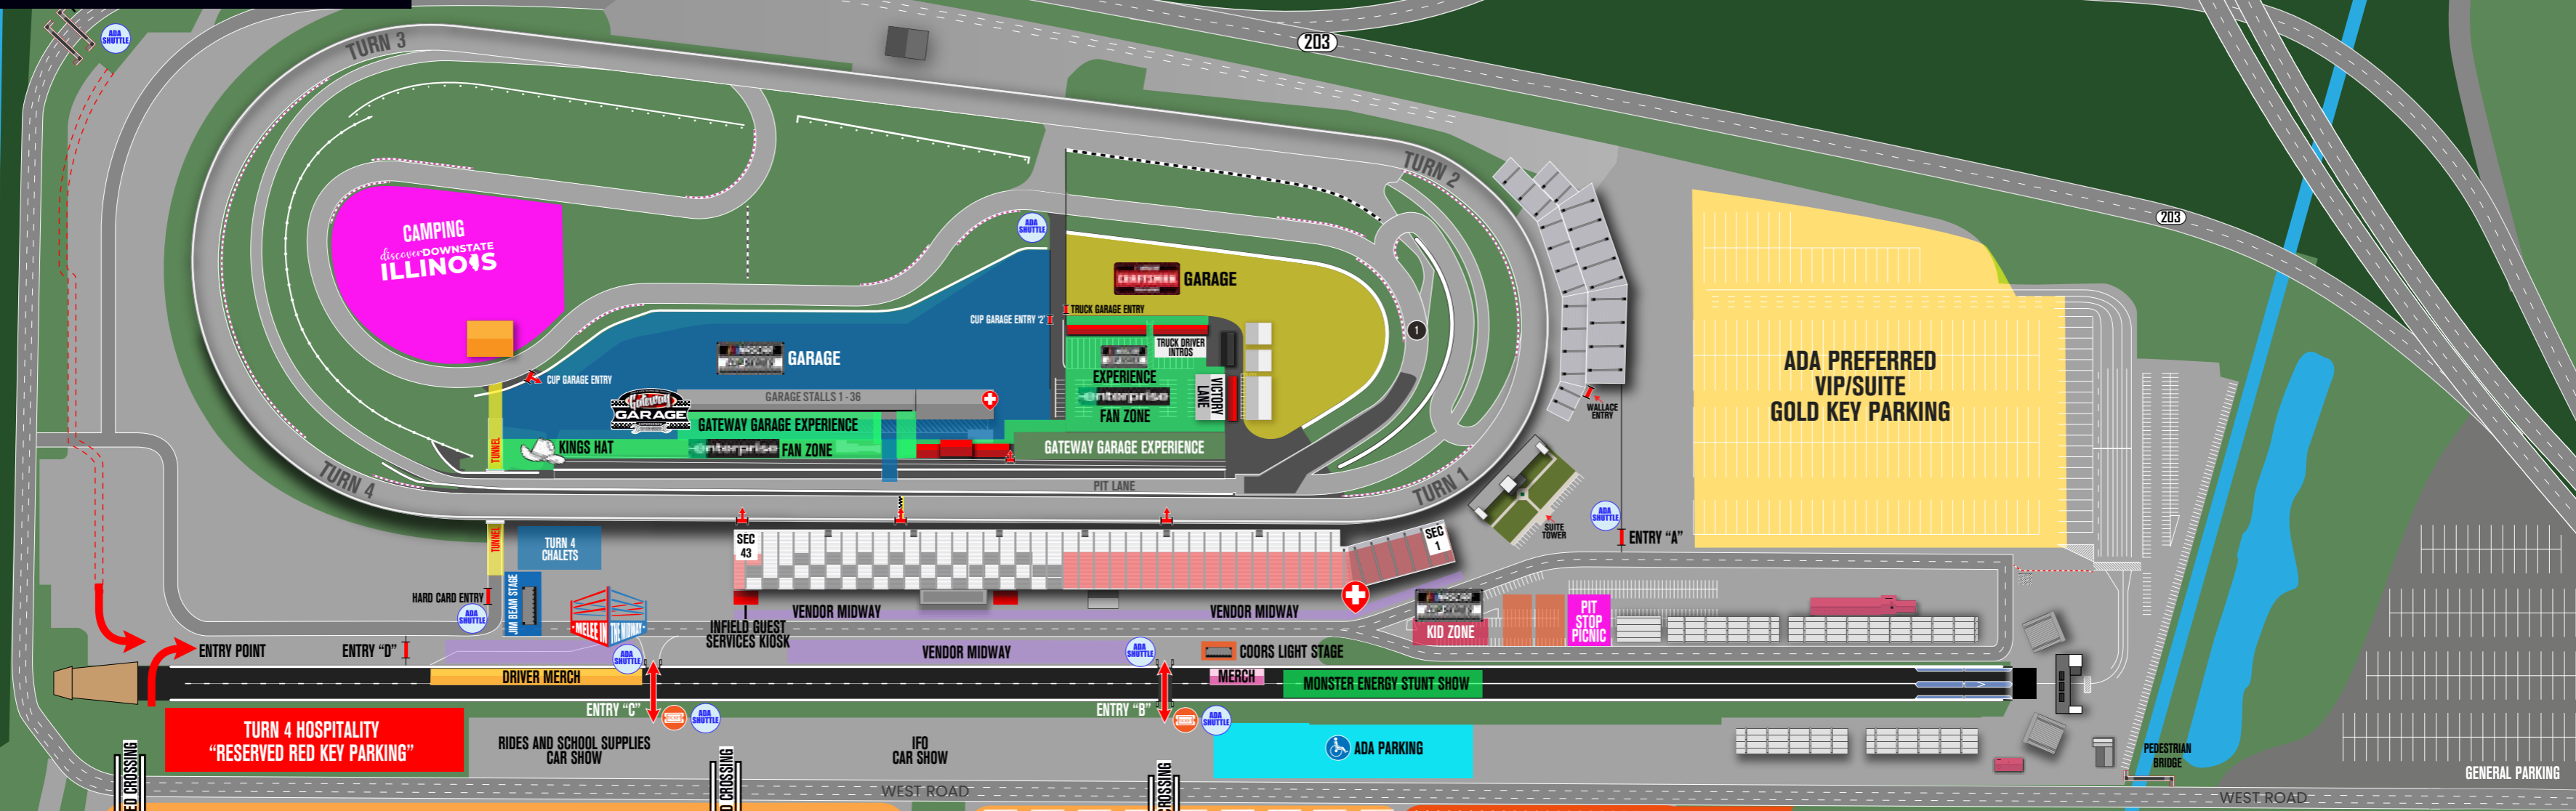

TRAM

GENERAL PARKING  
(Walk to Speedway)

ADA PREFERRED  
VIP/SUITE  
GOLD KEY PARKING

TURN 4 HOSPITALITY  
"RESERVED RED KEY PARKING"

ORANGE PREFERRED PARKING  
WEST TRAM ROUTE

ORANGE PREFERRED PARKING

GEICO  
HORSE POWER HOLLOW  
RESERVED CAMPING

RESERVED TAILGATE PARKING

TAILGATE ZONE

discover DOWNSTATE ILLINOIS ROUTE 66 ENTRY GATE

1905 Collinsville Road

SATURDAY, JUNE 1, 2024

PRESENTED BY

World Wide Technology RACEWAY

Edward Jones

TRAM

GENERAL PARKING  
(Walk to Speedway)

**TURN 1 INFIELD TRACK CROSSOVER GATE**  
Pre-Race (Sun) – Pre-Race or Infield Pass Required.  
Post-Race Concert (Sun) – Open to all fans.

CROSSROADS OF CONCERT & COMMUNITY  
**CONFLUENCE**  
MUSIC FESTIVAL

RESERVED TAILGATE PARKING  
TAILGATE ZONE

discover **DOWNSTATE ILLINOIS** ROUTE 66 ENTRY GATE  
1905 Collinsville Road

**SUNDAY, JUNE 2, 2024**

World Wide Technology **RACEWAY**

PRESENTED BY

Edward Jones