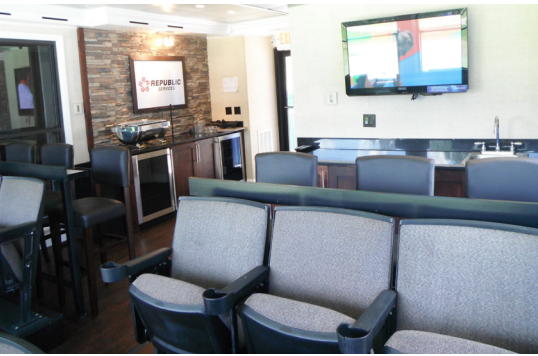

TURN 4 CHALET

- Private suite setting
- Private entrance
- Private restrooms
- Rooftop decks
- Six (6) vehicle passes
- Theater style seating
- TV viewing
- Suite attendants
- Food & beverage credit*
  *5,000 per event

PRICING

ANNUAL (NASCAR+INDY) $102,000
NASCAR CUP ONLY $62,000
INDYCAR ONLY $40,000

*LIMITED AVAILABILITY
*ACCOMODATES 24 PEOPLE

WWTRACEWAY.COM | [@WWTRACEWAY](https://www.instagram.com/WWTRACEWAY)

700 Raceway Boulevard | St. Louis/Madison, IL 62060