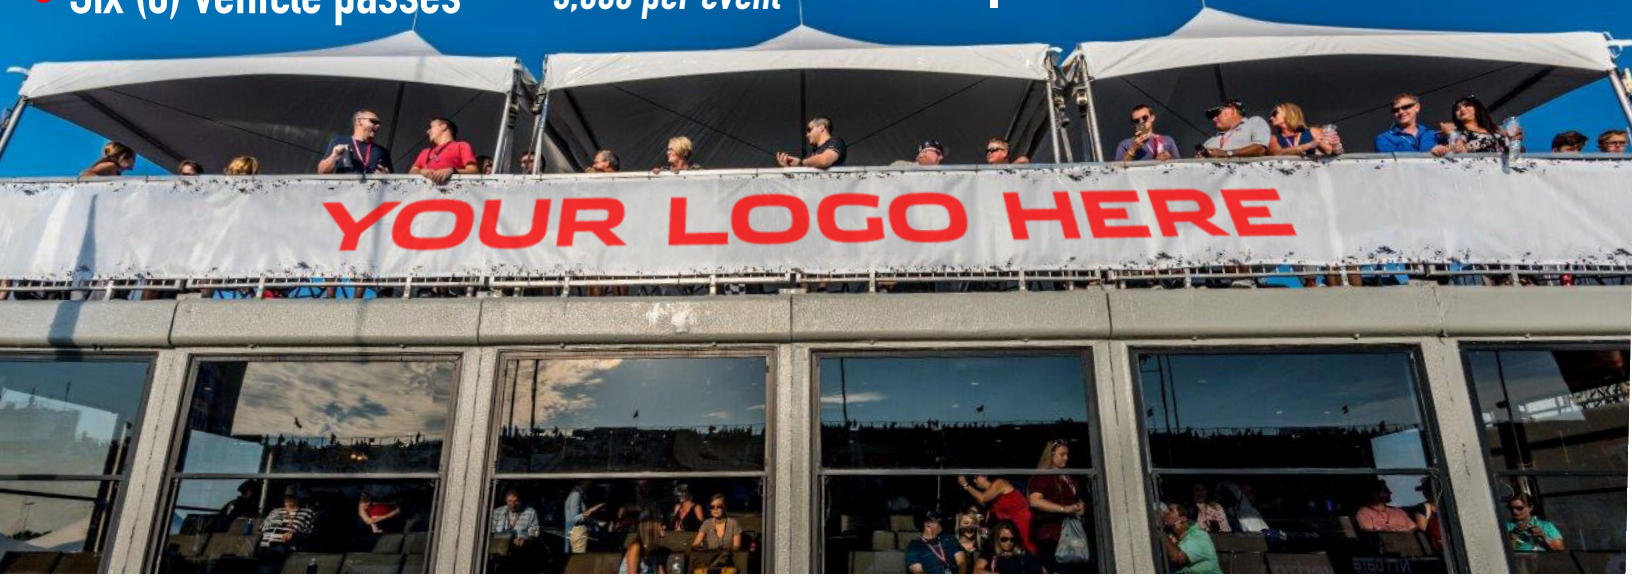

TURN 4 CHALET

- Private suite setting
- Private entrance
- Private restrooms
- Rooftop decks
- Six (6) vehicle passes
- Theater style seating
- TV viewing
- Suite attendants
- Food & beverage credit*
  *5,000 per event

PRICING

ANNUAL (NASCAR+INDY) $102,000
NASCAR CUP ONLY $62,000
INDYCAR ONLY $40,000

*LIMITED AVAILABILITY
*ACCOMODATES 24 PEOPLE

WWTRACEWAY.COM | [@WWTRACEWAY](https://www.instagram.com/WWTRACEWAY)

700 Raceway Boulevard | St. Louis/Madison, IL 62060