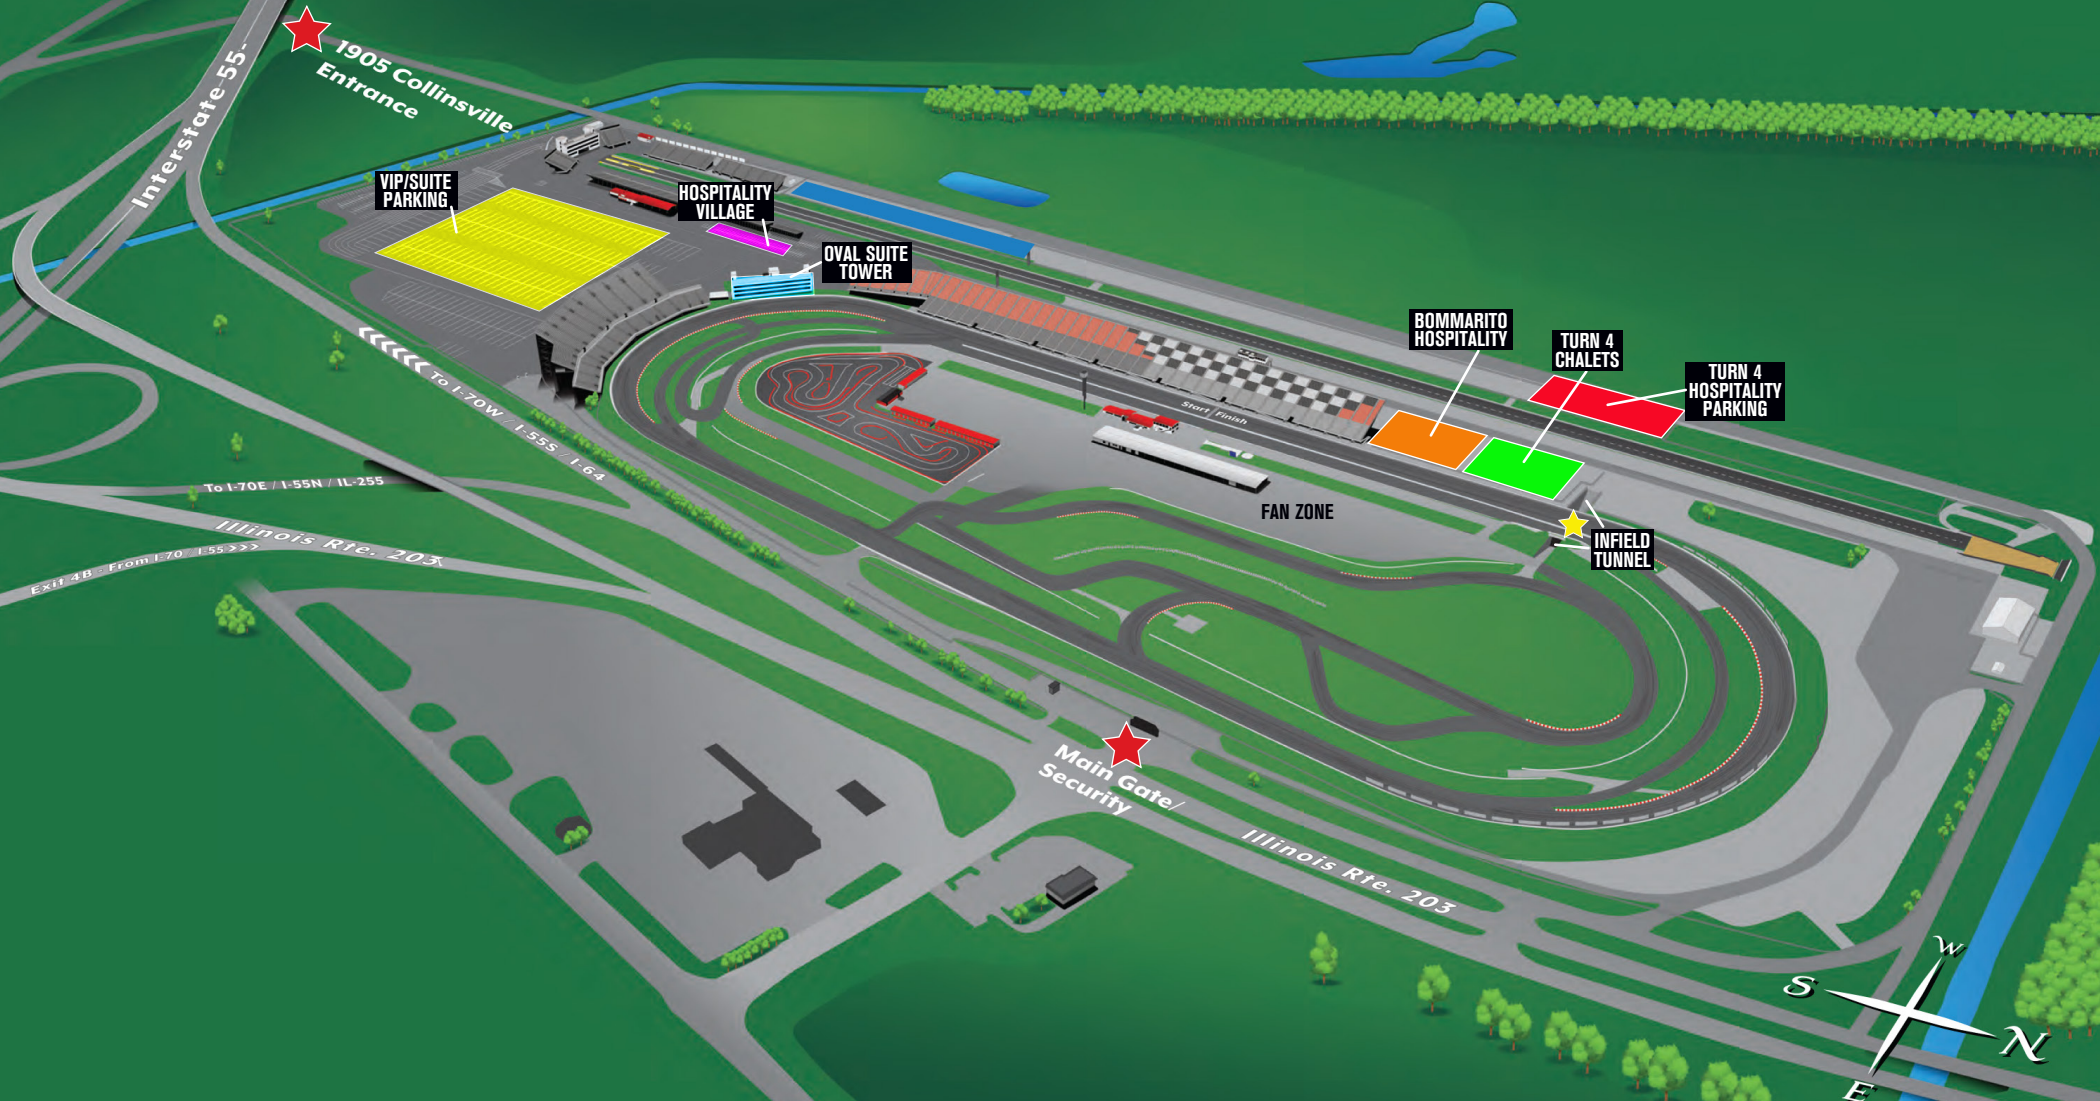

# TURN 4 CHALET

- Private suite setting
- Private entrance
- Private restrooms
- Rooftop decks
- Six (6) vehicle passes
- Theater style seating
- TV viewing
- Suite attendants
- Food & beverage credit\*  
\*5,000 per event

# LEGEND

- ★ MAIN GATE ENTRANCE
- OVAL SUITE TOWER
- TURN 4 CHALETS
- ★ 1905 COLLINSVILLE ENTRANCE
- HOSPITALITY VILLAGE
- TURN 4 HOSPITALITY PARKING
- VIP / SUITE PARKING
- TURN 4 TAILGATE
- ★ INFIELD TUNNEL