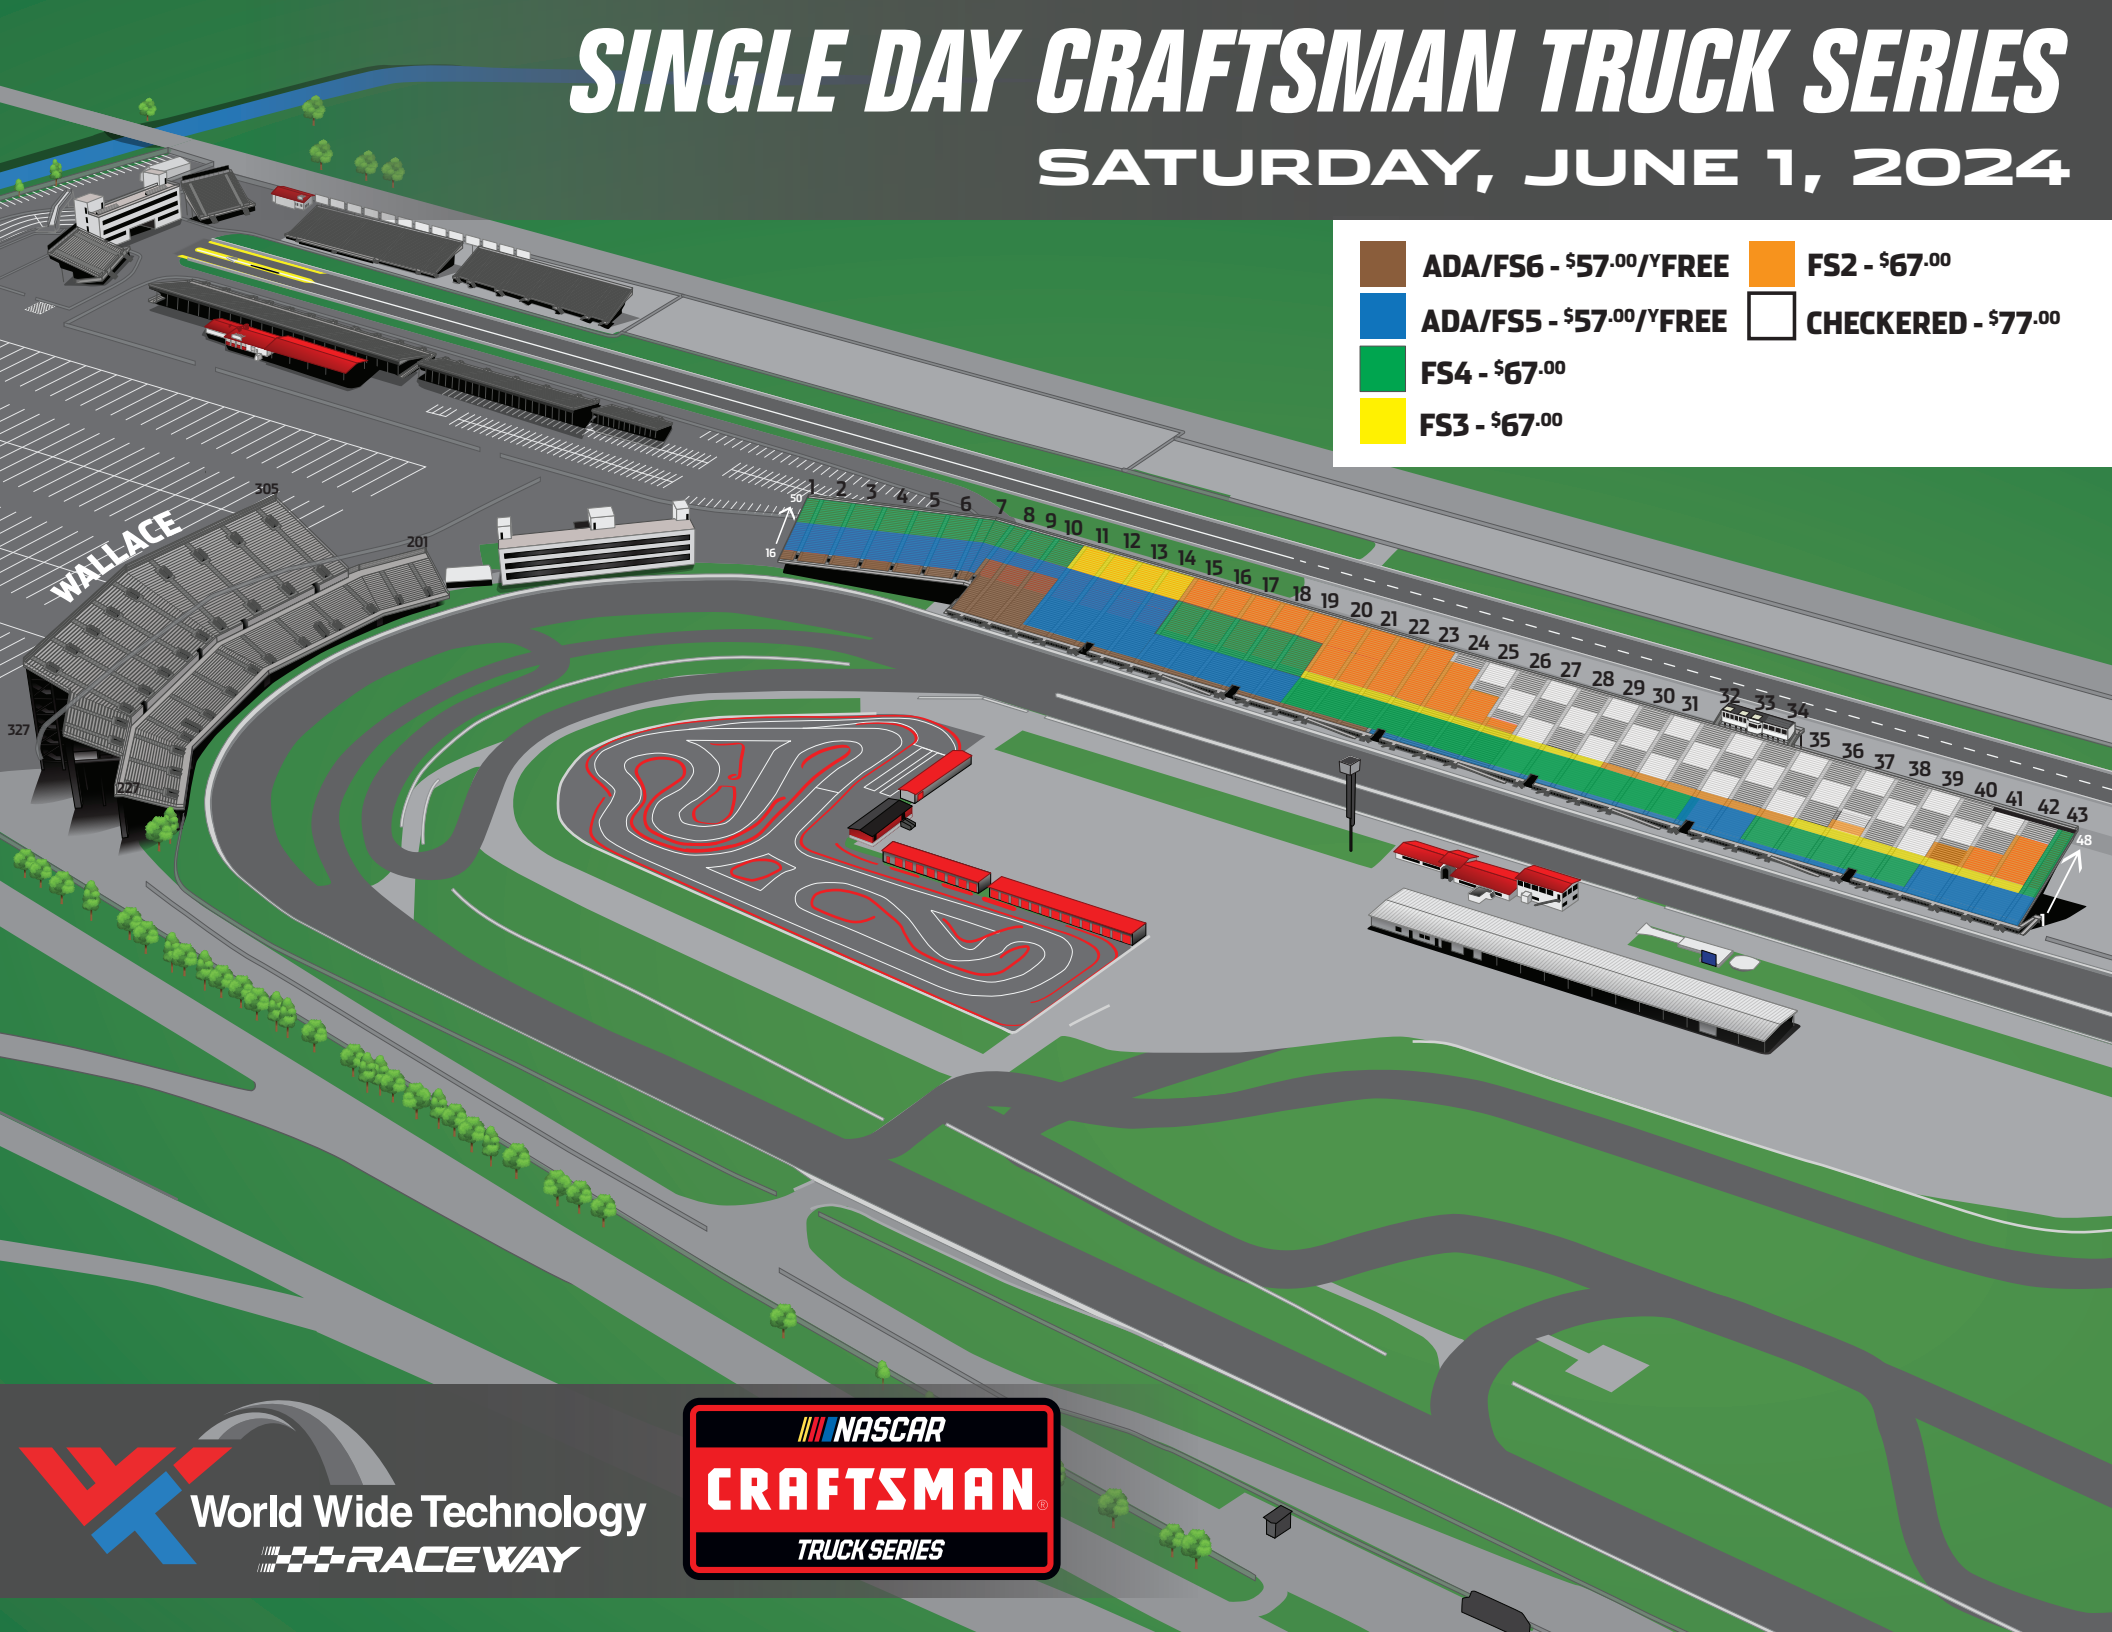

SINGLE DAY CRAFTSMAN TRUCK SERIES

SATURDAY, JUNE 1, 2024

ADA/FS6 - \$57.00/YFREE	FS2 - \$67.00
ADA/FS5 - \$57.00/YFREE	CHECKERED - \$77.00
FS4 - \$67.00	
FS3 - \$67.00	